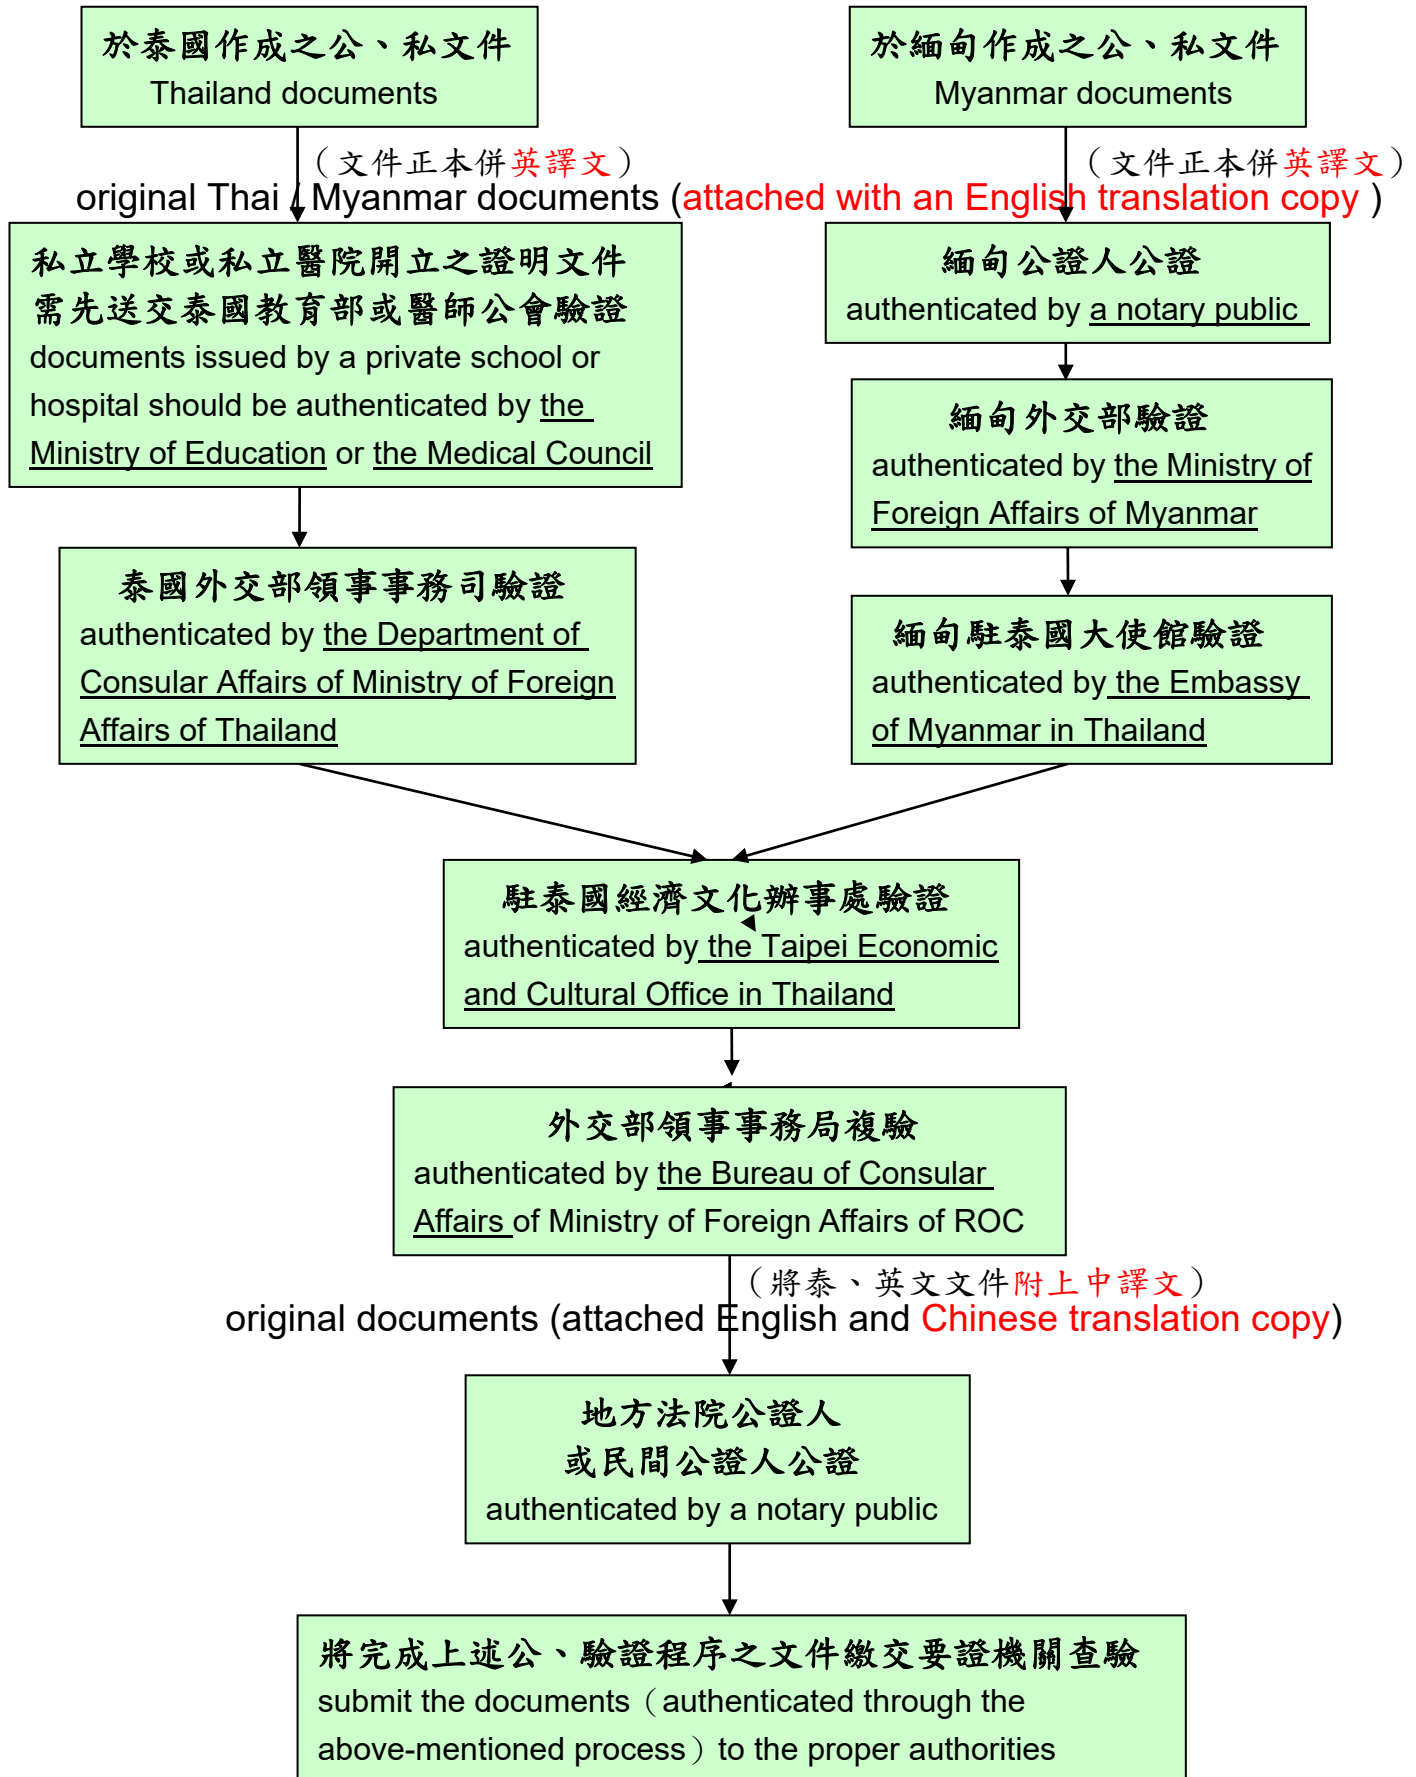

「文件證明」流程圖之一
(將泰、緬文件持回我國內使用)
Graphic Table of Authentication Procedures

(Documents issued by Thailand / Myanmar governmental / private institutions
For use within the territory of ROC(TAIWAN))

「文件證明」流程圖之二
(將我國內文件持往泰國、緬甸境內使用)
Graphic Table of Authentication Procedures

Documents issued by ROC entities / individuals for use in Thailand and Myanmar